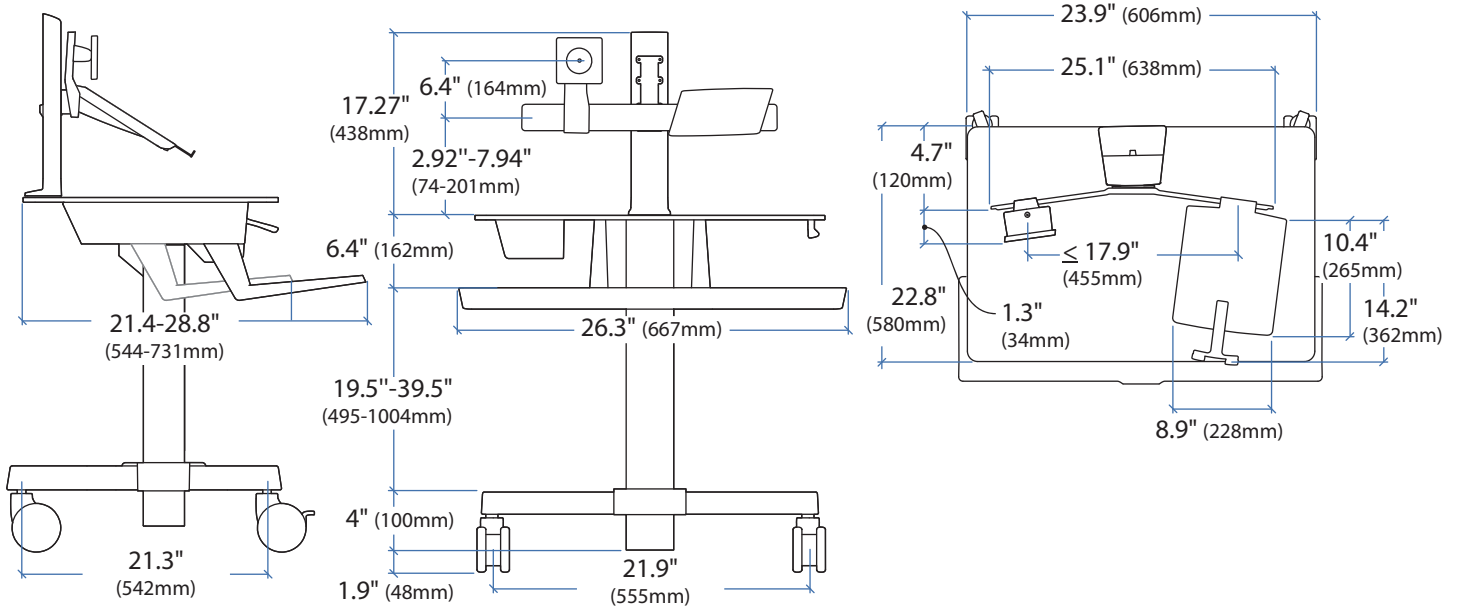

WorkFit-C LCD & Laptop

WorkFit-C Dual

WorkFit-C, Single LCD Mount, LD

WorkFit-C, Single LCD Mount, HD