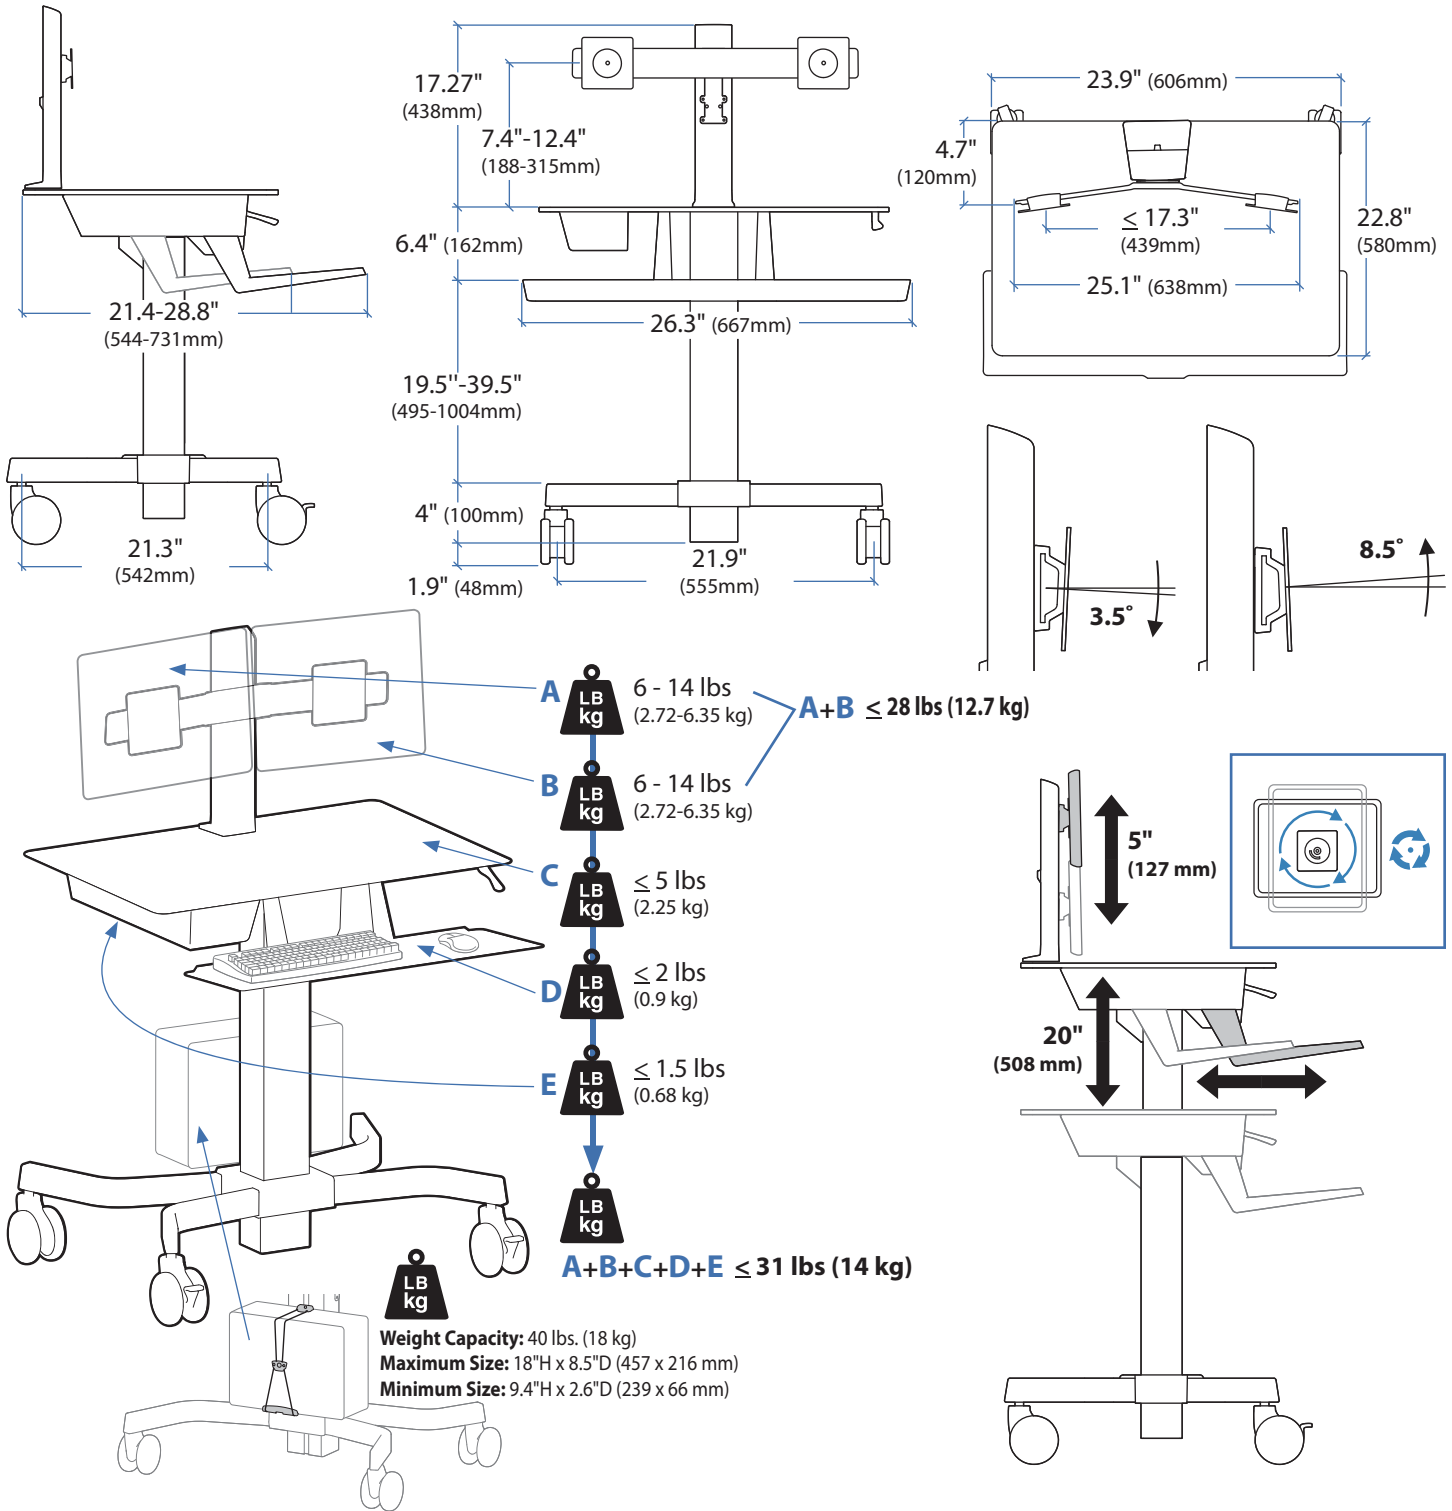

WorkFit-C LCD & Laptop

WorkFit-C Dual

WorkFit-C, Single LCD Mount, LD

WorkFit-C, Single LCD Mount, HD