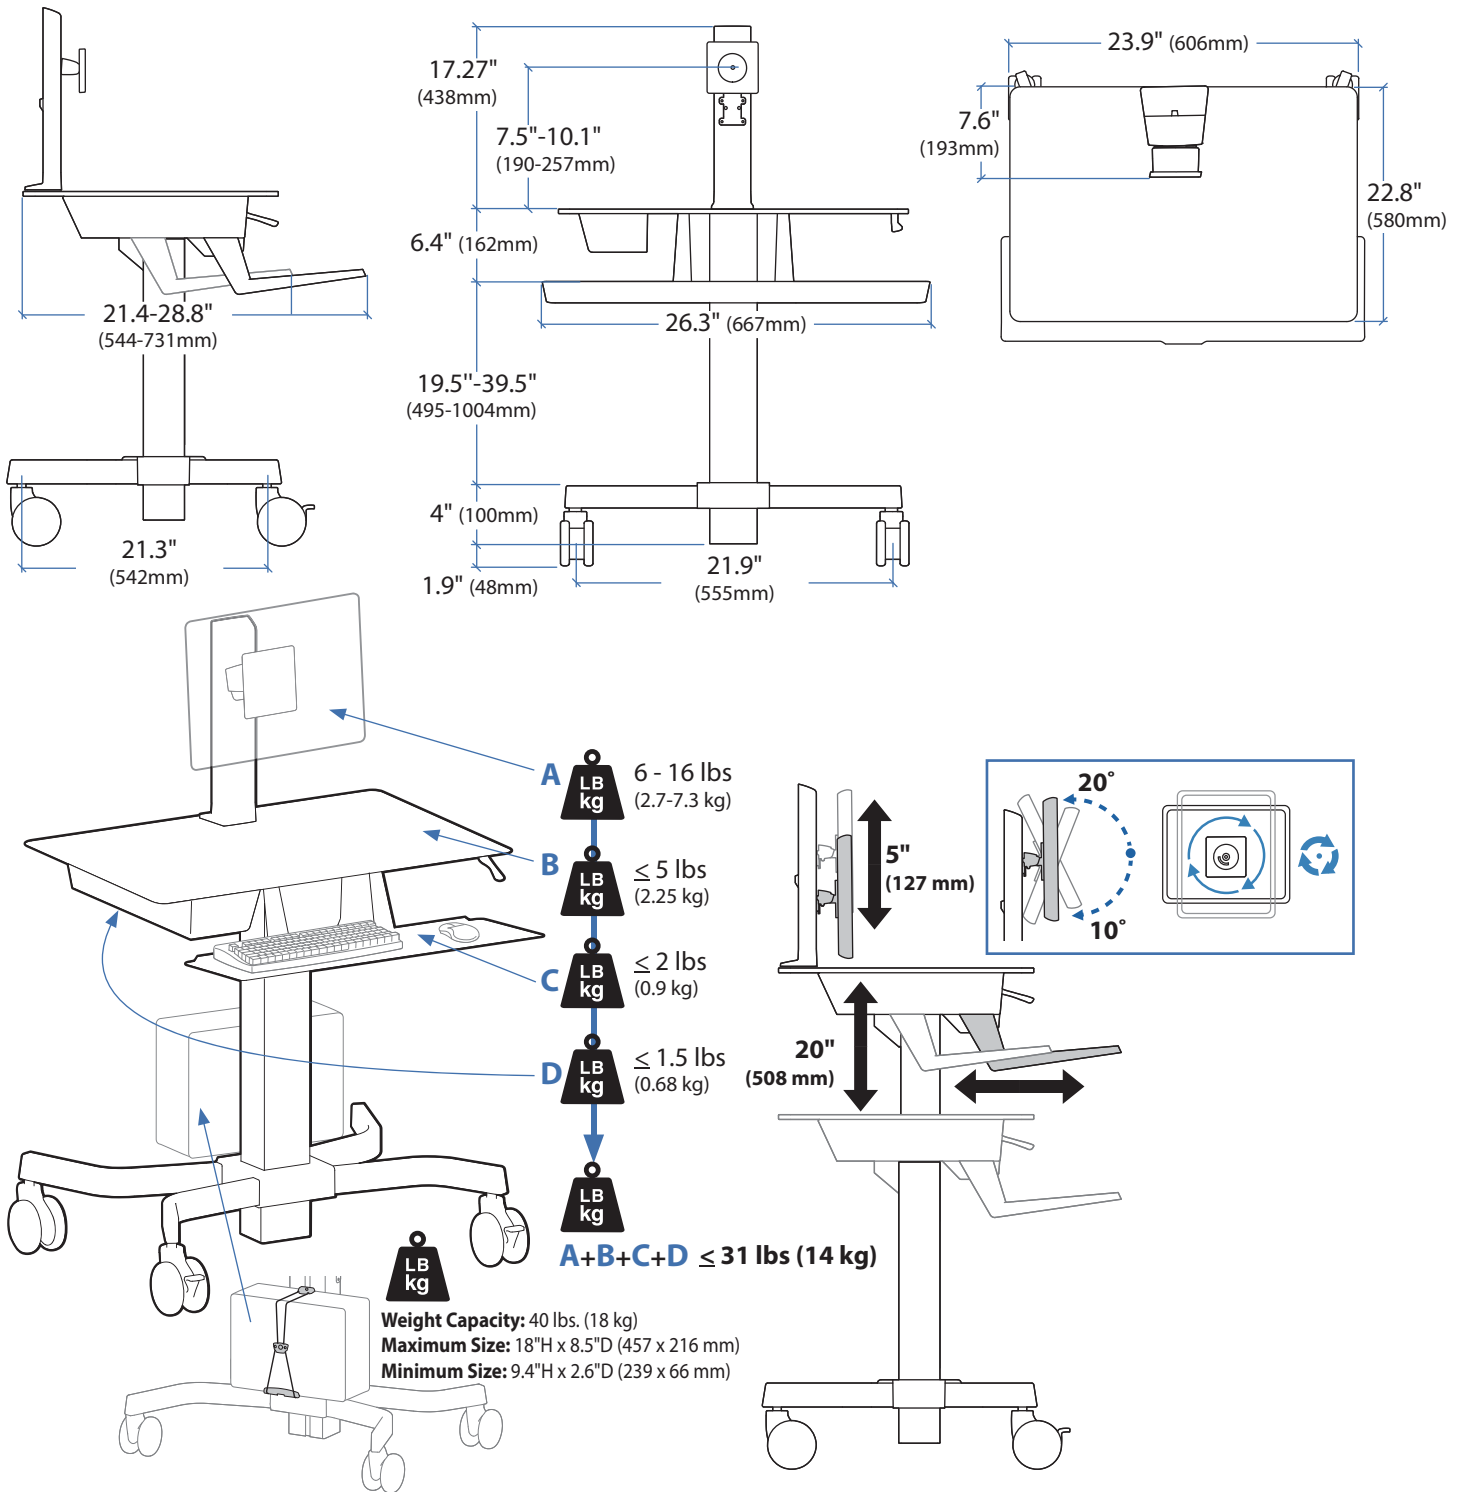

WorkFit-C LCD & Laptop

WorkFit-C Dual

WorkFit-C, Single LCD Mount, LD

WorkFit-C, Single LCD Mount, HD