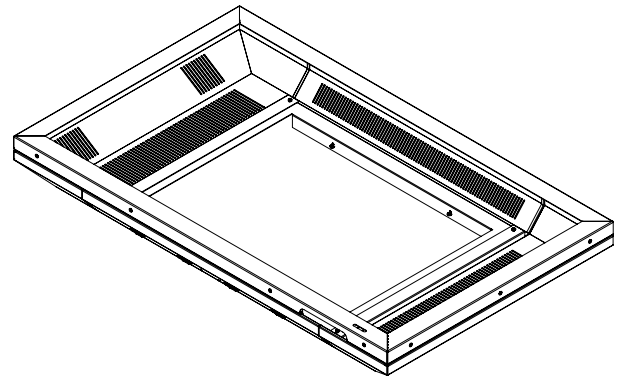

SMS TOUCH VERITABLE DISPLAY COVER

INFO

- Finish: white
- Weight: 34 kg
- Dimensions W x H x D: 1595 x 964 x 162 mm
- This product goes with: SMS Touch VeriTable.
- Frame for screen (comprising of a frame and backing piece) is currently available for the Samsung 650 TS (image below).

ART. NO
TT031002

DESCRIPTION
SMS Touch Veritable Display Cover
(Samsung 650 TS)

SMART MEDIA SOLUTIONS

www.SmartMediaSolutions.se