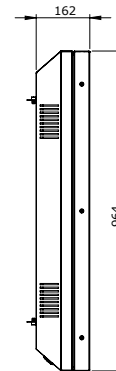

SMS TOUCH VERITABLE DISPLAY COVER

INFO

- Finish: white
- Weight: 34 kg
- Dimensions W x H x D: 1595 x 964 x 162 mm
- This product goes with: SMS Touch VeriTable.
- Frame for screen (comprising of a frame and backing piece) is currently available for the Samsung 650 TS (image below).

ART. NO
TT031002

DESCRIPTION
SMS Touch Veritable Display Cover
(Samsung 650 TS)

SMART MEDIA SOLUTIONS

www.SmartMediaSolutions.se