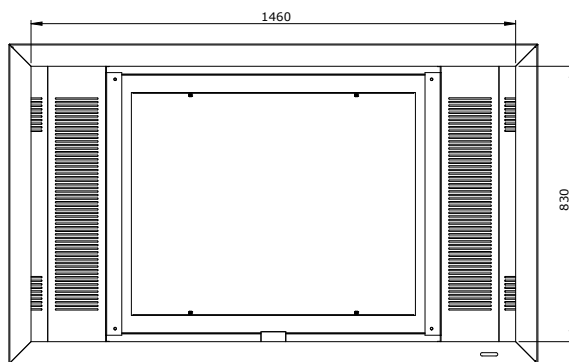

SMS TOUCH VERITABLE DISPLAY COVER

INFO

- Finish: white
- Weight: 34 kg
- Dimensions W x H x D: 1595 x 964 x 162 mm
- This product goes with: SMS Touch VeriTable.
- Frame for screen (comprising of a frame and backing piece) is currently available for the Samsung 650 TS (image below).

ART. NO
TT031002

DESCRIPTION
SMS Touch Veritable Display Cover
(Samsung 650 TS)

SMART MEDIA SOLUTIONS

www.SmartMediaSolutions.se