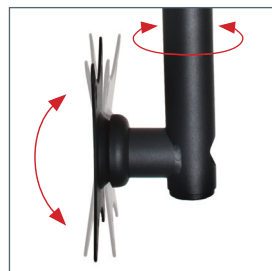

#### Single Flat Screen Mount

Designed for use with  $\varnothing$ 50mm (2") Poles

- Suitable for screens using VESA® fixings 75 x 75mm and 100 x 100mm
- Maximum load: 23kg (51lbs)
- +/- 10° tilt adjustment and 360° swivel
- 360° screen rotation
- Integrated cable management
- Keyhole mounting for easy 'hook-on' installation
- Can be mounted to the ceiling, floor or desktop
- Must be used with B-Tech  $\varnothing$ 50mm (2") poles (sold separately)
- All mounting hardware and fixings included
- Available in Black

Can be mounted to the ceiling, floor or desktop

Easy tilt adjustment +/-10° and 360° swivel

360° screen rotation

Integrated cable management