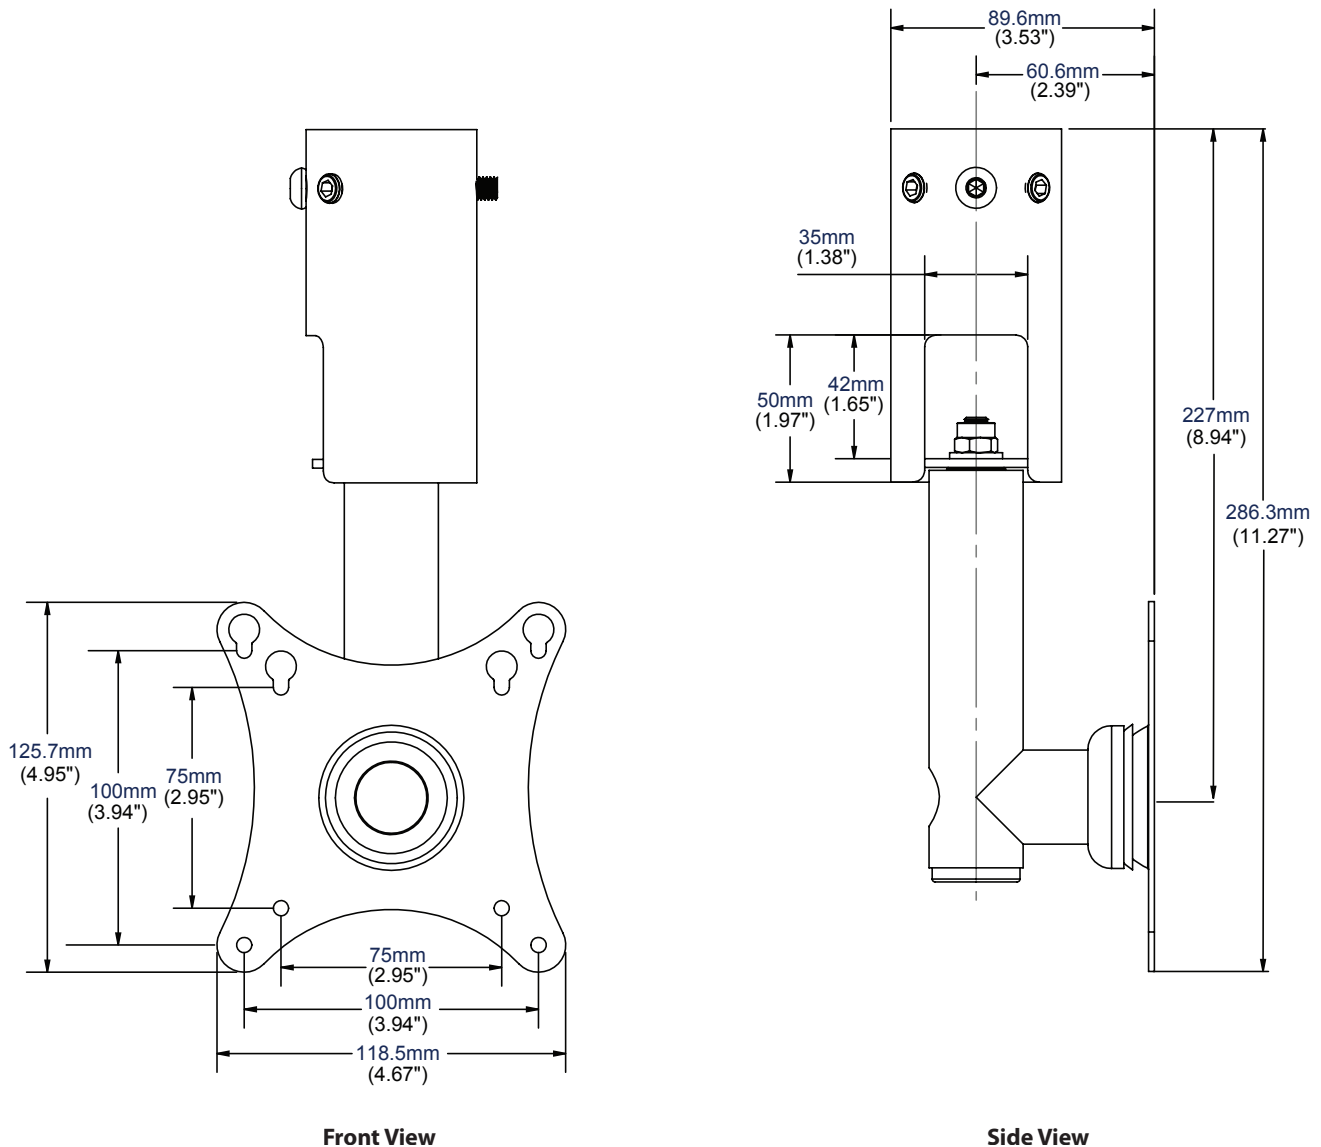

#### Single Flat Screen Mount

Designed for use with  $\varnothing$ 50mm (2") Poles

- Suitable for screens using VESA® fixings 75 x 75mm and 100 x 100mm
- Maximum load: 23kg (51lbs)
- +/- 10° tilt adjustment and 360° swivel
- 360° screen rotation
- Integrated cable management
- Keyhole mounting for easy 'hook-on' installation
- Can be mounted to the ceiling, floor or desktop
- Must be used with B-Tech  $\varnothing$ 50mm (2") poles (sold separately)
- All mounting hardware and fixings included
- Available in Black

Can be mounted to the ceiling, floor or desktop

Easy tilt adjustment +/-10° and 360° swivel

360° screen rotation

Integrated cable management

### Single Flat Screen Mount for 50mm Poles

For more information please visit [www.btechavmounts.com/BT7551](http://www.btechavmounts.com/BT7551)

**BT7551**

Colour:	Order Ref:	EAN Code:	Master Carton Qty:	Inner Carton Qty:	Master Carton Weight:	Master Carton Cube:
Black	BT7551/B	5019318759048	20	0	19.60kg (43.21lbs)	10.092cbm (3.25cuft)