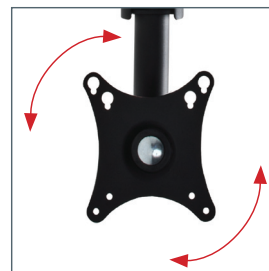

#### Single Flat Screen Mount

Designed for use with  $\varnothing$ 50mm (2") Poles

- Suitable for screens using VESA® fixings 75 x 75mm and 100 x 100mm
- Maximum load: 23kg (51lbs)
- +/- 10° tilt adjustment and 360° swivel
- 360° screen rotation
- Integrated cable management
- Keyhole mounting for easy 'hook-on' installation
- Can be mounted to the ceiling, floor or desktop
- Must be used with B-Tech  $\varnothing$ 50mm (2") poles (sold separately)
- All mounting hardware and fixings included
- Available in Black

Can be mounted to the ceiling, floor or desktop

Easy tilt adjustment +/-10° and 360° swivel

360° screen rotation

Integrated cable management