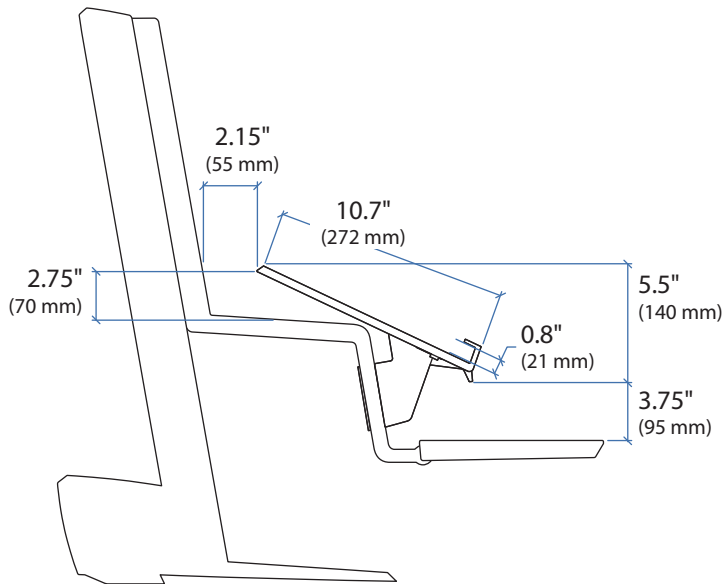

Ergotron® StyleView Cart

Dimensional Illustrations

WorkFit-S, Tablet/Document Holder

© 2010 Ergotron, Inc. rev. 12/15/2010 DIM-WFS-DOC Content is subject to change without notification

Americas Sales and Corporate Headquarters