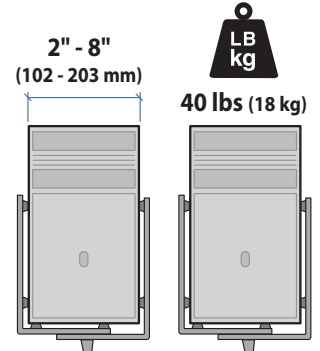

Ergotron® LX

Wall Mount System

Dimensional &
Range of Motion
Illustrations

Small CPU Holder

Medium CPU Holder

Wall Track

Wall Mount Bracket

© 2011 Ergotron, Inc. rev. 03/16/2011 DIM-LXWMSsystem Content is subject to change without notification

LCD Arm

Dimensions

Range of Motion

Weight Capacity

Monitor depth greater than 2.5" (64 mm) may diminish capacity.
Call Ergotron for more information.

© 2011 Ergotron, Inc. rev. 03/16/2011 DIM-LXWMsystem Content is subject to change without notification