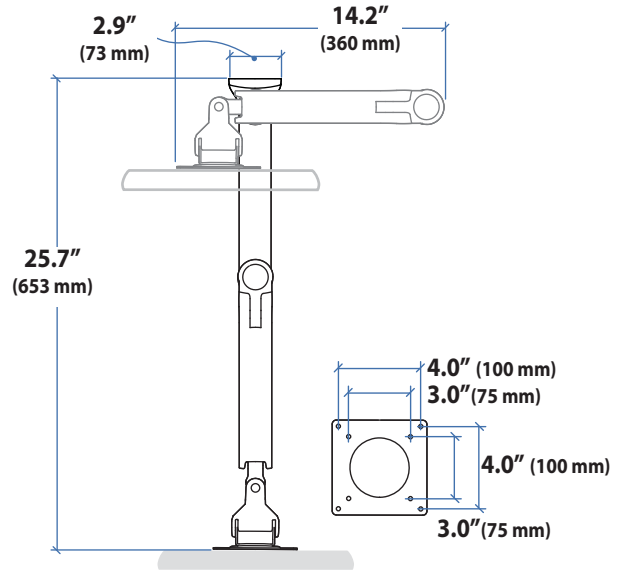

APAC Sale

Tokyo, Japan
www.ergotron.com
apaccustomerservice@ergotron.com

Worldwide OEM Sales

www.ergotron.com
info.oem@ergotron.com

Ergotron® LX

Wall Mount System

Dimensional &
Range of Motion
Illustrations

LCD Arm

Dimensions

Range of Motion

Weight Capacity

Monitor depth greater than 2.5" (64 mm) may diminish capacity.
Call Ergotron for more information.

© 2011 Ergotron, Inc. rev. 03/16/2011 DIM-LXWMsystem Content is subject to change without notification