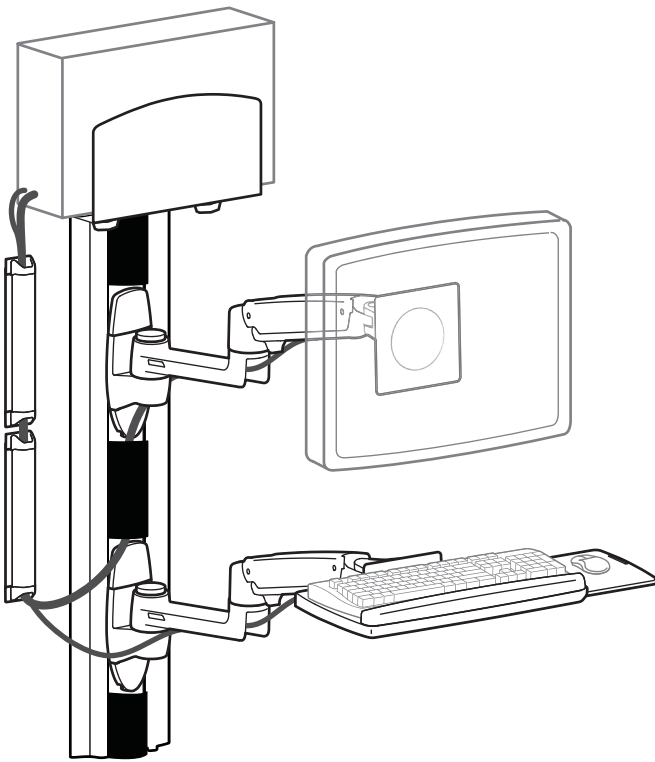

Ergotron® LX

Wall Mount System

Dimensional &
Range of Motion
Illustrations

Small CPU Holder

Medium CPU Holder

Wall Track

Wall Mount Bracket

© 2011 Ergotron, Inc. rev. 03/16/2011 DIM-LXWMSsystem Content is subject to change without notification

LCD Arm

Dimensions

Range of Motion

Weight Capacity

Monitor depth greater than 2.5" (64 mm) may diminish capacity.
Call Ergotron for more information.

© 2011 Ergotron, Inc. rev. 03/16/2011 DIM-LXWMsystem Content is subject to change without notification