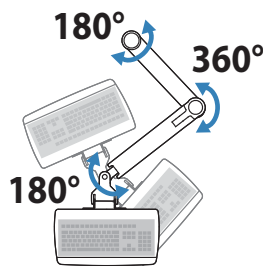

LCD Arm

Dimensions

Range of Motion

Weight Capacity

Monitor depth greater than 2.5" (64 mm) may diminish capacity.
Call Ergotron for more information.

© 2011 Ergotron, Inc. rev. 03/16/2011 DIM-LXWMsystem Content is subject to change without notification

Keyboard Arm

Dimensions

Weight Capacity

Range of Motion

© 2011 Ergotron, Inc. rev. 03/16/2011 DIM-LXWMSYSTEM Content is subject to change without notification

Americas Sales and Corporate Headquarters

St. Paul, MN USA
(800) 888-8458
+1-651-681-7600
www.ergotron.com
sales@ergotron.com