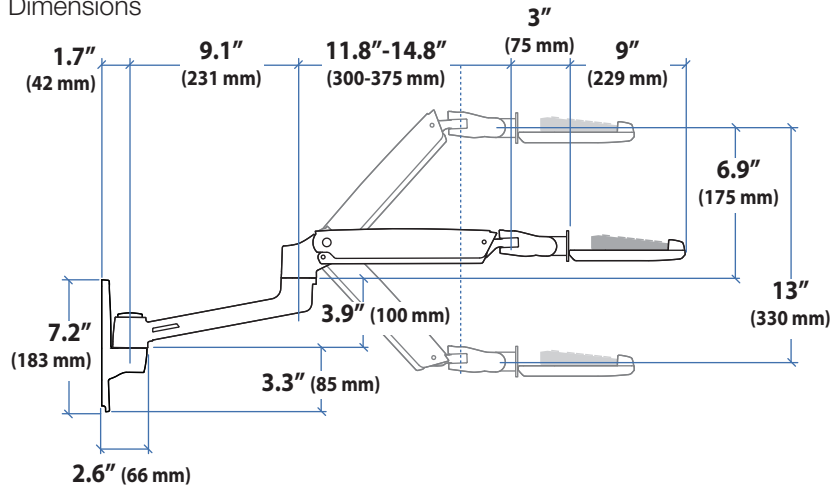

LCD Arm

Dimensions

Range of Motion

Weight Capacity

Monitor depth greater than 2.5" (64 mm) may diminish capacity.
Call Ergotron for more information.

© 2011 Ergotron, Inc. rev. 03/16/2011 DIM-LXWMsystem Content is subject to change without notification

APAC Sale

Tokyo, Japan
www.ergotron.com
apaccustomerservice@ergotron.com

Worldwide OEM Sales

www.ergotron.com
info.oem@ergotron.com

Ergotron® LX

Wall Mount System

Dimensional & Range of Motion Illustrations

Keyboard Arm

Dimensions

Weight Capacity

Range of Motion

© 2011 Ergotron, Inc. rev. 03/16/2011 DIM-LXWMSYSTEM Content is subject to change without notification

Americas Sales and Corporate Headquarters

St. Paul, MN USA
(800) 888-8458
+1-651-681-7600
www.ergotron.com
sales@ergotron.com