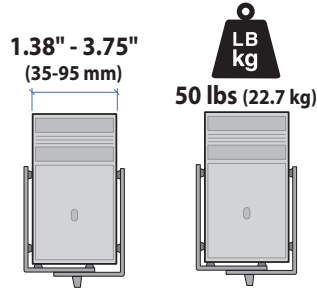

Ergotron® LX

Wall Mount System

Dimensional &
Range of Motion
Illustrations

Small CPU Holder

Medium CPU Holder

Wall Track

Wall Mount Bracket

© 2011 Ergotron, Inc. rev. 03/16/2011 DIM-LXWMSsystem Content is subject to change without notification

LCD Arm

Dimensions

Range of Motion

Weight Capacity

Monitor depth greater than 2.5" (64 mm) may diminish capacity.
Call Ergotron for more information.

© 2011 Ergotron, Inc. rev. 03/16/2011 DIM-LXWMsystem Content is subject to change without notification