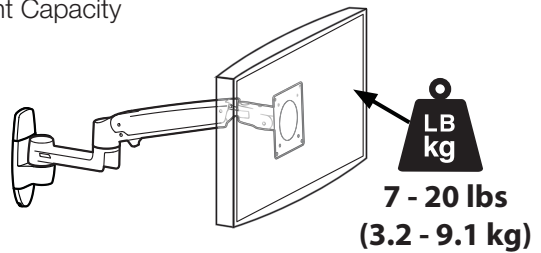

LCD Arm

Dimensions

Range of Motion

Weight Capacity

Monitor depth greater than 2.5" (64 mm) may diminish capacity.
Call Ergotron for more information.

© 2011 Ergotron, Inc. rev. 03/16/2011 DIM-LXWMsystem Content is subject to change without notification