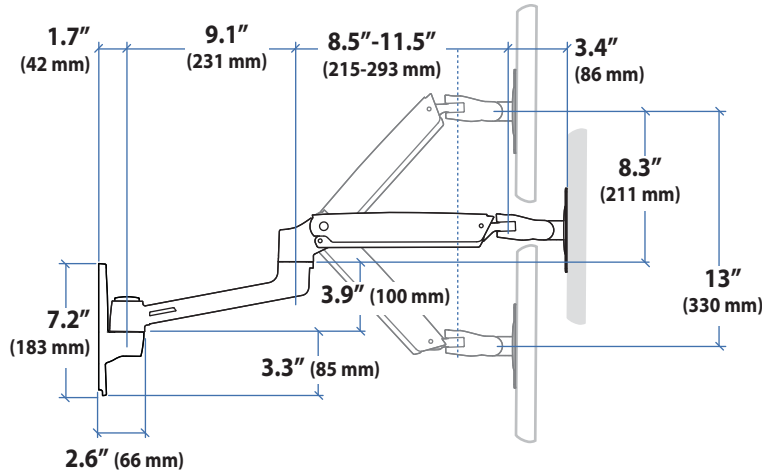

APAC Sale

Tokyo, Japan
www.ergotron.com
apaccustomerservice@ergotron.com

Worldwide OEM Sales

www.ergotron.com
info.oem@ergotron.com

Ergotron® LX

Wall Mount System

Dimensional &
Range of Motion
Illustrations

LCD Arm

Dimensions

Range of Motion

Weight Capacity

Monitor depth greater than 2.5" (64 mm) may diminish capacity.
Call Ergotron for more information.

© 2011 Ergotron, Inc. rev. 03/16/2011 DIM-LXWMsystem Content is subject to change without notification