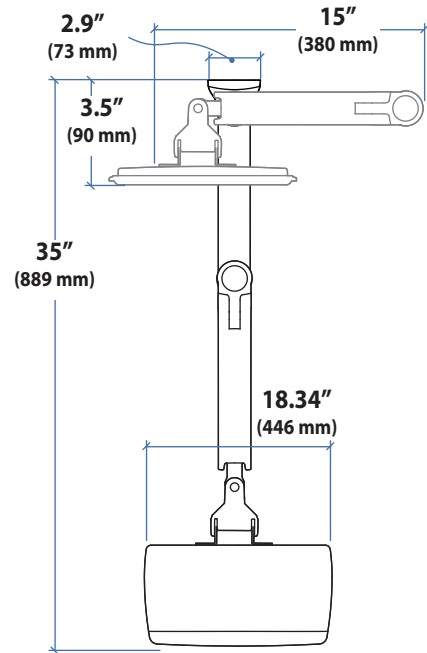

LCD Arm

Dimensions

Range of Motion

Weight Capacity

Monitor depth greater than 2.5" (64 mm) may diminish capacity.
Call Ergotron for more information.

© 2011 Ergotron, Inc. rev. 03/16/2011 DIM-LXWMsystem Content is subject to change without notification

APAC Sale

Tokyo, Japan
www.ergotron.com
apaccustomerservice@ergotron.com

Worldwide OEM Sales

www.ergotron.com
info.oem@ergotron.com

Ergotron® LX

Wall Mount System

Dimensional & Range of Motion Illustrations

Keyboard Arm

Dimensions

Weight Capacity

Range of Motion

© 2011 Ergotron, Inc. rev. 03/16/2011 DIM-LXWMSYSTEM Content is subject to change without notification

Americas Sales and Corporate Headquarters

St. Paul, MN USA
(800) 888-8458
+1-651-681-7600
www.ergotron.com
sales@ergotron.com