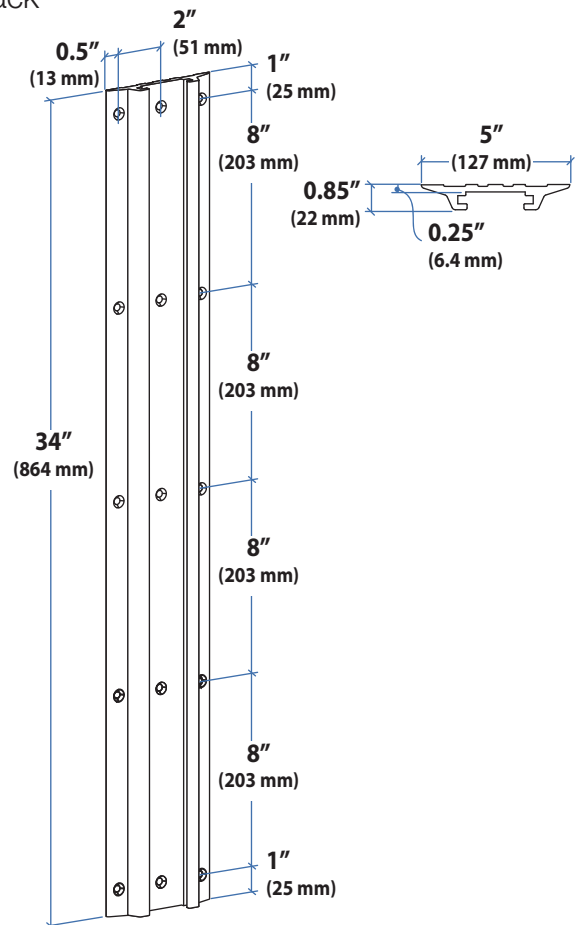

Ergotron® LX

Wall Mount System

Dimensional &
Range of Motion
Illustrations

Small CPU Holder

Medium CPU Holder

Wall Track

Wall Mount Bracket

© 2011 Ergotron, Inc. rev. 03/16/2011 DIM-LXWMSsystem Content is subject to change without notification

LCD Arm

Dimensions

Range of Motion

Weight Capacity

Monitor depth greater than 2.5" (64 mm) may diminish capacity.
Call Ergotron for more information.

© 2011 Ergotron, Inc. rev. 03/16/2011 DIM-LXWMsystem Content is subject to change without notification