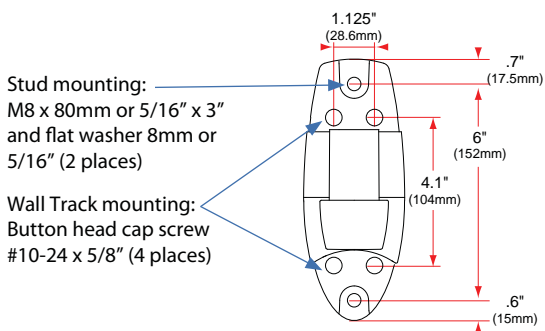

Ergotron® LX

Wall Mount System

Dimensional &
Range of Motion
Illustrations

Small CPU Holder

Medium CPU Holder

Wall Track

Wall Mount Bracket

© 2011 Ergotron, Inc. rev. 03/16/2011 DIM-LXWMSsystem Content is subject to change without notification

LCD Arm

Dimensions

Range of Motion

Weight Capacity

Monitor depth greater than 2.5" (64 mm) may diminish capacity.
Call Ergotron for more information.

© 2011 Ergotron, Inc. rev. 03/16/2011 DIM-LXWMsystem Content is subject to change without notification