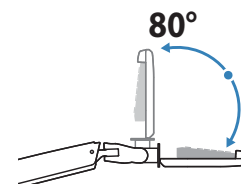

Keyboard Arm

Dimensions

Weight Capacity

Range of Motion

© 2011 Ergotron, Inc. rev. 03/16/2011 DIM-LXWMSYSTEM Content is subject to change without notification

Americas Sales and Corporate Headquarters

St. Paul, MN USA
(800) 888-8458
+1-651-681-7600
www.ergotron.com
sales@ergotron.com