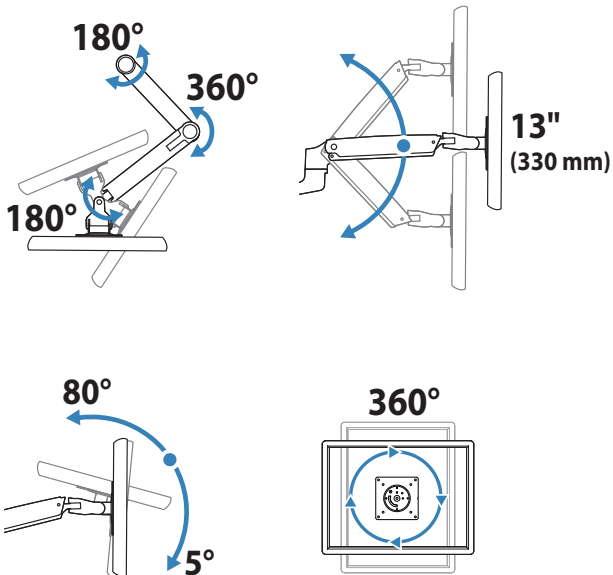

APAC Sale

Tokyo, Japan
www.ergotron.com
apaccustomerservice@ergotron.com

Worldwide OEM Sales

www.ergotron.com
info.oem@ergotron.com

Ergotron® LX

Wall Mount System

Dimensional &
Range of Motion
Illustrations

LCD Arm

Dimensions

Range of Motion

Weight Capacity

Monitor depth greater than 2.5" (64 mm) may diminish capacity.
Call Ergotron for more information.

© 2011 Ergotron, Inc. rev. 03/16/2011 DIM-LXWMsystem Content is subject to change without notification