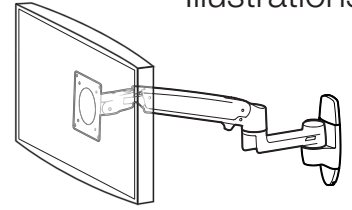

APAC Sale

Tokyo, Japan
www.ergotron.com
apaccustomerservice@ergotron.com

Worldwide OEM Sales

www.ergotron.com
info.oem@ergotron.com

Ergotron® LX

Wall Mount System

Dimensional &
Range of Motion
Illustrations

LCD Arm

Dimensions

Range of Motion

Weight Capacity

Monitor depth greater than 2.5" (64 mm) may diminish capacity.
Call Ergotron for more information.

© 2011 Ergotron, Inc. rev. 03/16/2011 DIM-LXWMsystem Content is subject to change without notification