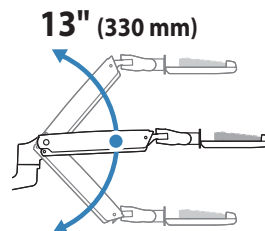

LCD Arm

Dimensions

Range of Motion

Weight Capacity

Monitor depth greater than 2.5" (64 mm) may diminish capacity.
Call Ergotron for more information.

© 2011 Ergotron, Inc. rev. 03/16/2011 DIM-LXWMsystem Content is subject to change without notification

Keyboard Arm

Dimensions

Weight Capacity

Range of Motion

© 2011 Ergotron, Inc. rev. 03/16/2011 DIM-LXWMSYSTEM Content is subject to change without notification

Americas Sales and Corporate Headquarters

St. Paul, MN USA
(800) 888-8458
+1-651-681-7600
www.ergotron.com
sales@ergotron.com