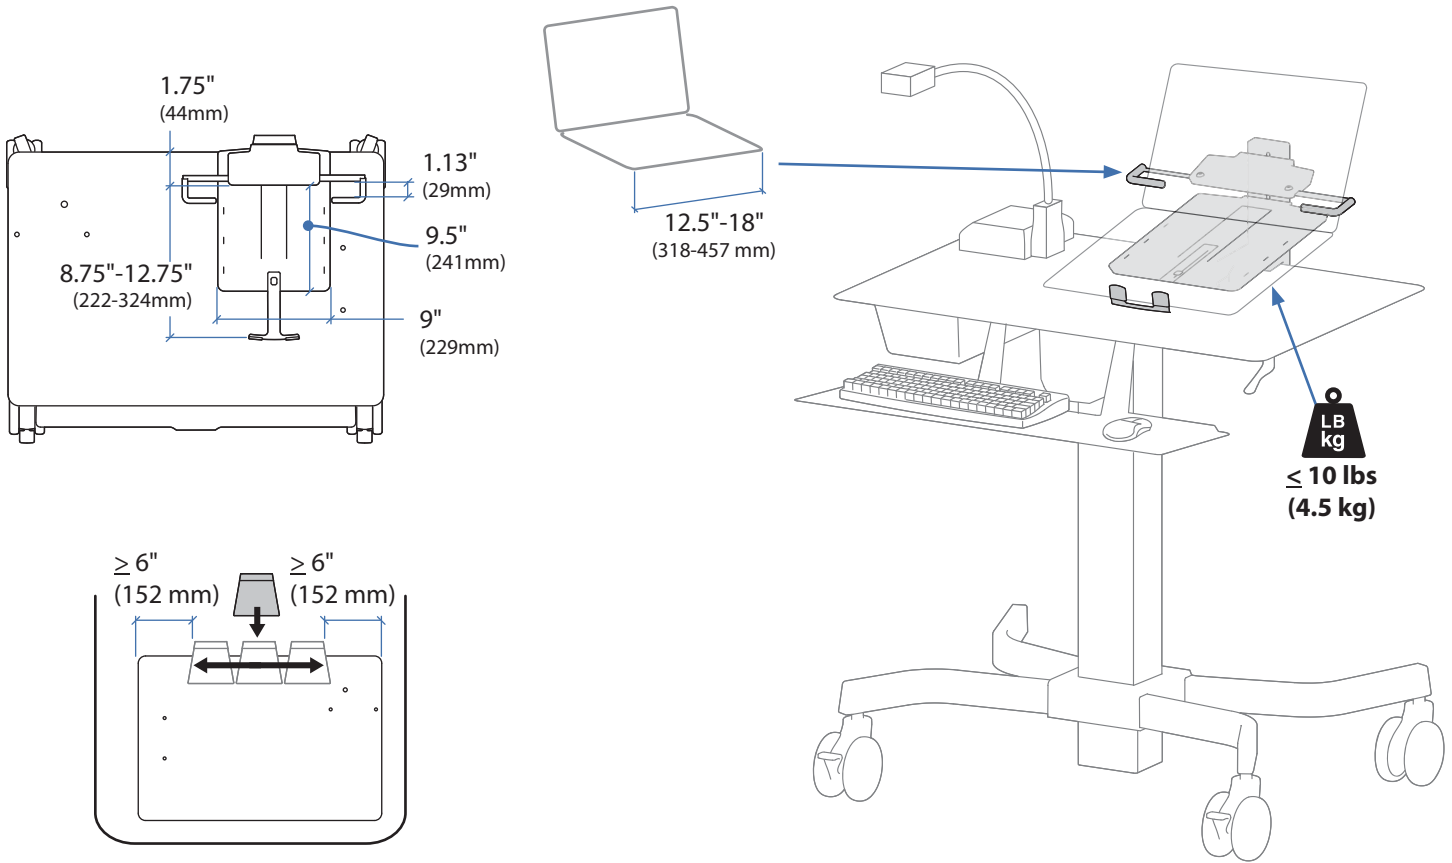

### TeachWell MDW Laptop kit

Based on your configuration and what accessories you have mounted, the total weight added to the mounted accessories, worksurface, keyboard tray and cable box should be:

© 2011 Ergotron, Inc. rev. 06/23/2011 DIM-TeachWellMDWLaptop Content is subject to change without notification