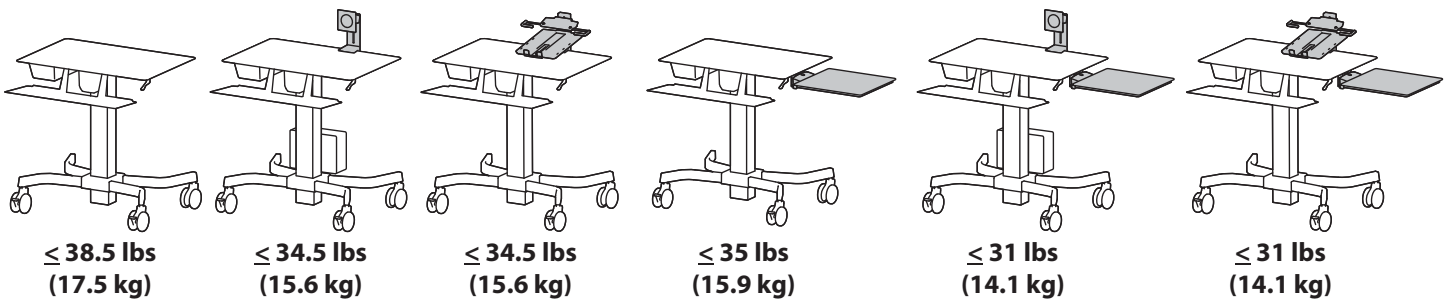

### TeachWell MDW Laptop kit

Based on your configuration and what accessories you have mounted, the total weight added to the mounted accessories, worksurface, keyboard tray and cable box should be:

© 2011 Ergotron, Inc. rev. 06/23/2011 DIM-TeachWellMDWLaptop Content is subject to change without notification