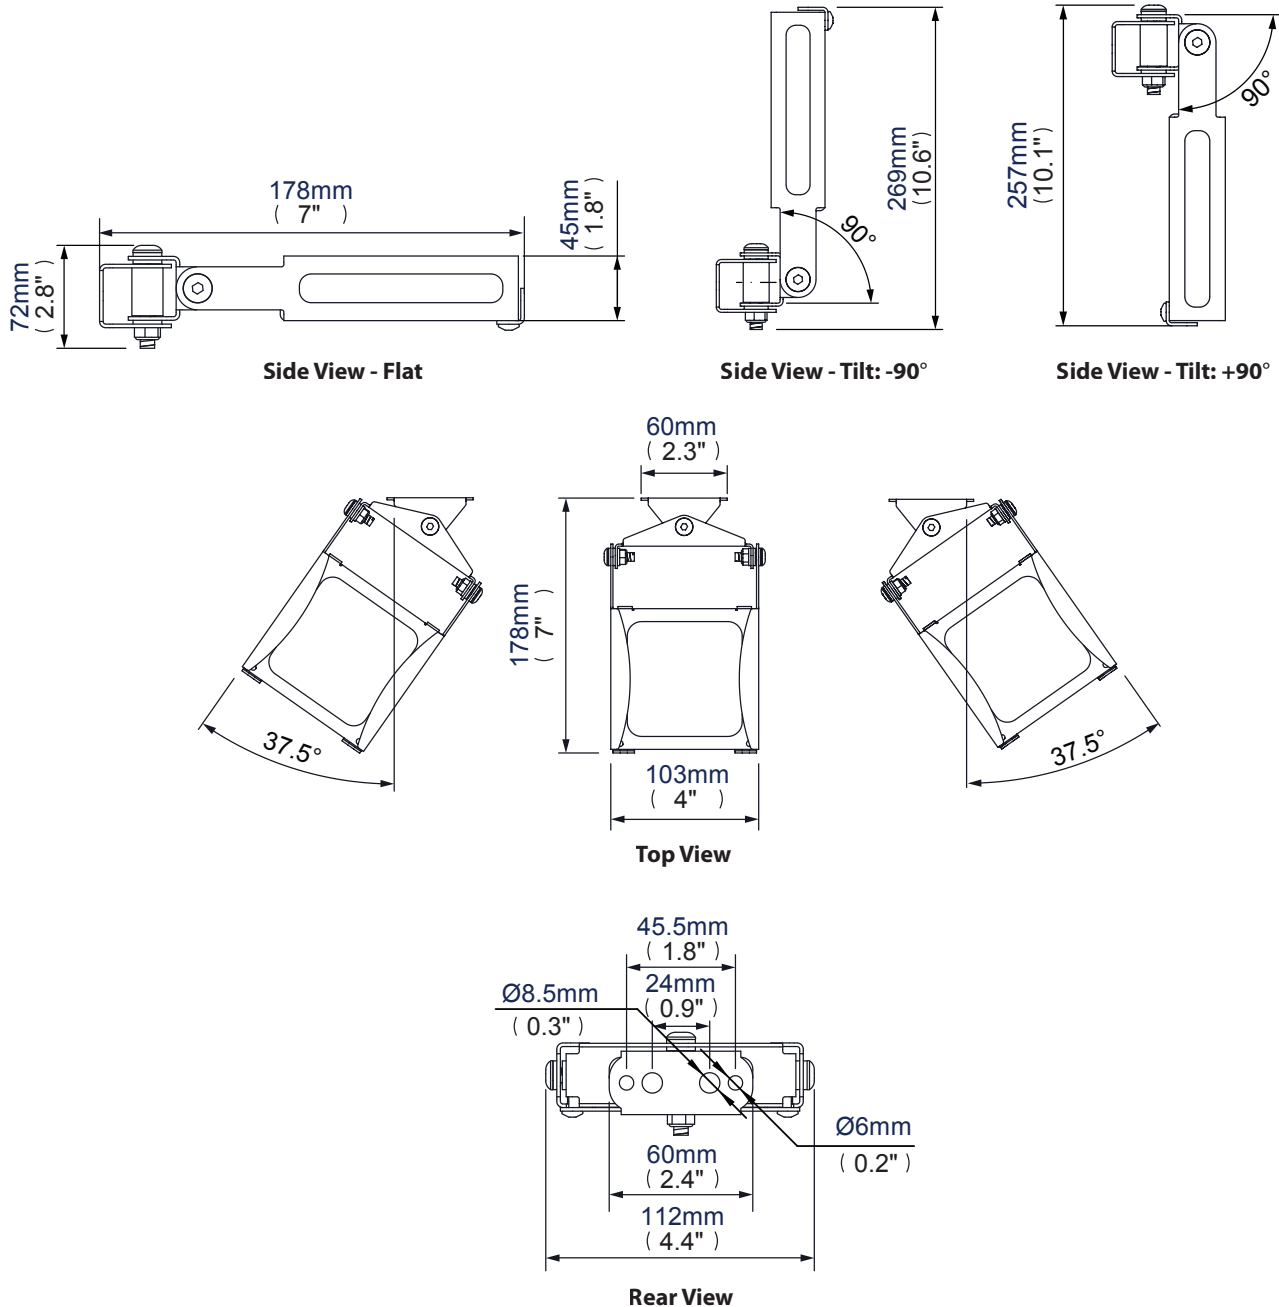

#### Wall Mount for Apple TV®

**Designed to mount an Apple TV\* player to your wall or to a pole**

- Features +/-90° tilt and 75° swivel
- Open design for greater airflow to keep the device cool
- Designed to allow cable access to the rear of the device
- Features security locking bar and Pin Torx security screws to help prevent unauthorised removal of the device
- Compatible with single accessory collars (sold separately) for pole mounting
- Simple installation with all mounting hardware included
- Available in a stylish Satin Black finish

Features 75° swivel

Features +/-90° tilt ideal for mounting an Apple TV\* flat to the wall

Open design for greater airflow to keep the device cool

Secure casing. Release the Apple TV\* with the provided Allen Key

### Wall Mount for Apple TV®

For more information please visit [www.btechavmounts.com/BT7860](http://www.btechavmounts.com/BT7860)

**BT7860**

Colour:	Order Ref:	EAN Code:
Black	BT7860/B	5019318759086

**This information is intended as a guide only and reflects the current specification at the time of print. B-Tech accepts no liability for the accuracy of the information contained in this document.**