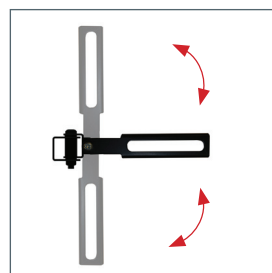

#### Wall Mount for Apple TV®

**Designed to mount an Apple TV\* player to your wall or to a pole**

- Features +/-90° tilt and 75° swivel
- Open design for greater airflow to keep the device cool
- Designed to allow cable access to the rear of the device
- Features security locking bar and Pin Torx security screws to help prevent unauthorised removal of the device
- Compatible with single accessory collars (sold separately) for pole mounting
- Simple installation with all mounting hardware included
- Available in a stylish Satin Black finish

Features 75° swivel

Features +/-90° tilt ideal for mounting an Apple TV\* flat to the wall

Open design for greater airflow to keep the device cool

Secure casing. Release the Apple TV\* with the provided Allen Key