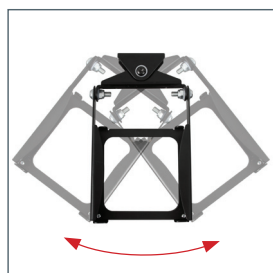

### Wall Mount for Apple TV®

For more information please visit [www.btechavmounts.com/BT7860](http://www.btechavmounts.com/BT7860)

**BT7860**

#### Wall Mount for Apple TV®

**Designed to mount an Apple TV\* player to your wall or to a pole**

- Features +/-90° tilt and 75° swivel
- Open design for greater airflow to keep the device cool
- Designed to allow cable access to the rear of the device
- Features security locking bar and Pin Torx security screws to help prevent unauthorised removal of the device
- Compatible with single accessory collars (sold separately) for pole mounting
- Simple installation with all mounting hardware included
- Available in a stylish Satin Black finish

Features 75° swivel

Features +/-90° tilt ideal for mounting an Apple TV\* flat to the wall

Open design for greater airflow to keep the device cool

Secure casing. Release the Apple TV\* with the provided Allen Key