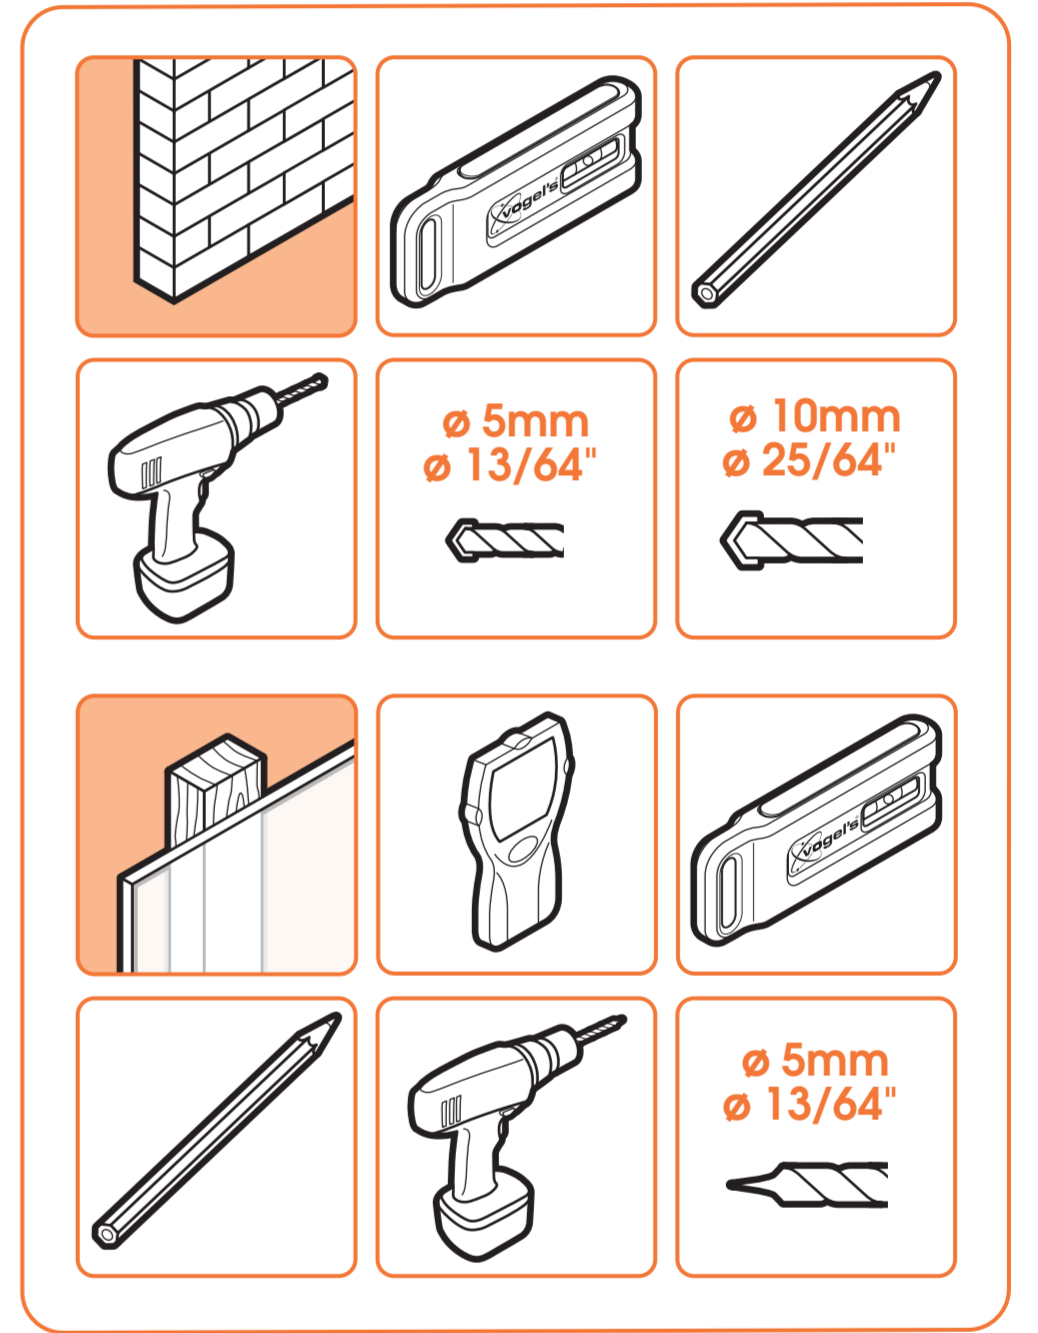

BE AWARE OF TV-SCREEN HEIGHT!
Read mounting instructions!

Template for drilling
THIN 546

Vogel's Holding BV 2017 © all rights reserved.