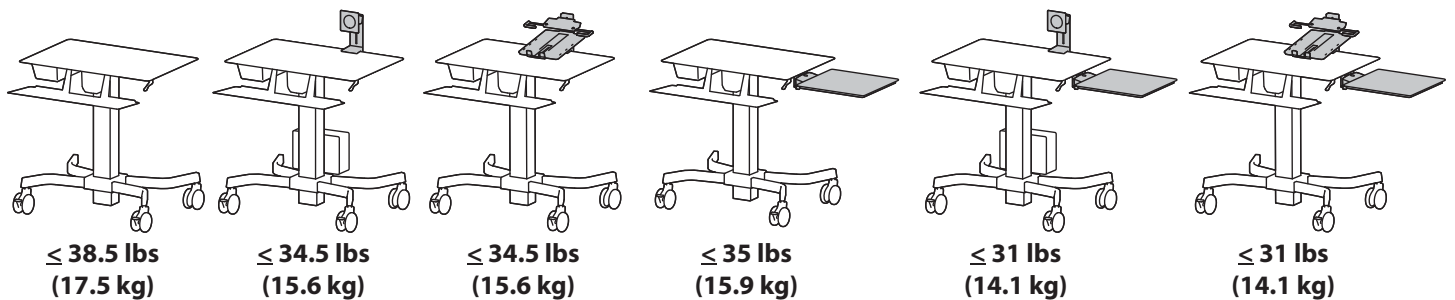

Based on your configuration and what accessories you have mounted, the total weight added to the mounted accessories, worksurface, keyboard tray and cable box should be:

© 2011 Ergotron, Inc. rev. 06/23/2011 DIM-TeachWellMDW Content is subject to change without notification