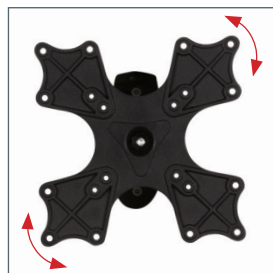

Flat Screen Wall Mount with Tilt and Swivel

For more information please visit www.btechavmounts.com/BTV502

BTV502

BTV502

Flat Screen Wall Mount with Tilt and Swivel

**Designed for medium screens
up to 42" (107cm) / 25kg (55lbs)**

- Fits screens with VESA® mounting patterns: 75 x 75 and 200 x 200mm
- Features +/-15° tilt and 180° swivel
- 360° screen rotation
- Distance from wall: 105mm (4.1")
- Integrated Spirit Level and cable management
- Simple hook-on installation with all mounting hardware included
- Available in Black

Distance from wall: 105mm (4.1")

Features +/-15° tilt, 180° swivel and 360° screen rotation

Integrated Spirit Level for easy on wall levelling

Cable management clip for clean and tidy installation