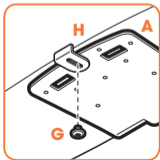

SONOS PLAY:5