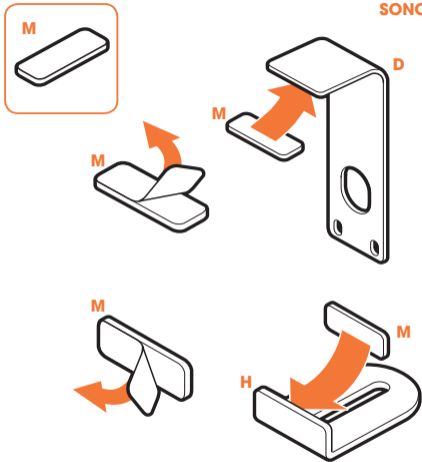

## Mounting SONOS PLAY:5, DENON HEOS 5 AND DENON HEOS 7

- Use the specific mounting materials supplied.
- Follow the mounting instructions on the following pages.

## Mounting any other speaker

- You can use any of the supplied parts that suit your speaker.

### Speaker size (bottom):

Width: min. 156 mm - max. 430 mm

Depth: min. 127 mm. - max. 149 mm

Max. weight: 6.5 kg / 14.3 lbs

SONOS PLAY:5

HEOS 5