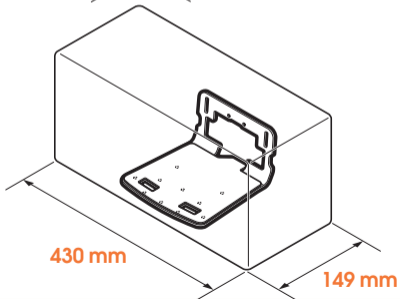

## SOUND 3205

Fits SONOS PLAY:5, HEOS 5 and HEOS 7  
(Max. weight load = 6.5 kg)

Scan the QR-code to find the  
installation movie on YouTube:

More information on: [www.vogels.com](http://www.vogels.com)

## Mounting SONOS PLAY:5, DENON HEOS 5 AND DENON HEOS 7

- Use the specific mounting materials supplied.
- Follow the mounting instructions on the following pages.

### Speaker size (bottom):

Width: min. 156 mm - max. 430 mm

Depth: min. 127 mm. - max. 149 mm

Max. weight: 6.5 kg / 14.3 lbs

SONOS PLAY:5

HEOS 5