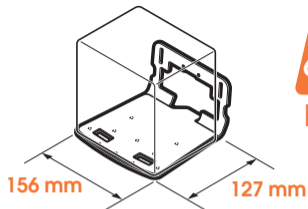

## SOUND 3205

Fits SONOS PLAY:5, HEOS 5 and HEOS 7  
(Max. weight load = 6.5 kg)

Scan the QR-code to find the  
installation movie on YouTube:

More information on: [www.vogels.com](http://www.vogels.com)

### Speaker size (bottom):

Width: min. 156 mm - max. 430 mm

Depth: min. 127 mm. - max. 149 mm

Max. weight: 6.5 kg / 14.3 lbs

SONOS PLAY:5

HEOS 5