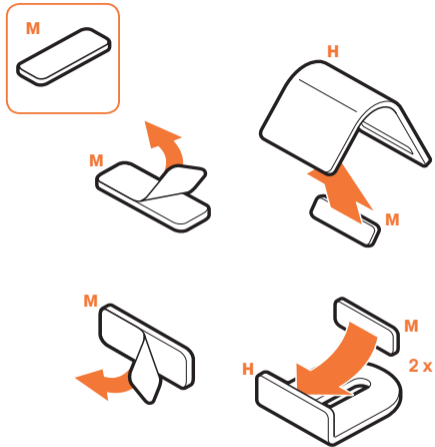

## Mounting any other speaker

- You can use any of the supplied parts that suit your speaker.

### Speaker size (bottom):

Width: min. 156 mm - max. 430 mm

Depth: min. 127 mm. - max. 149 mm

Max. weight: 6.5 kg / 14.3 lbs

SONOS PLAY:5

HEOS 5