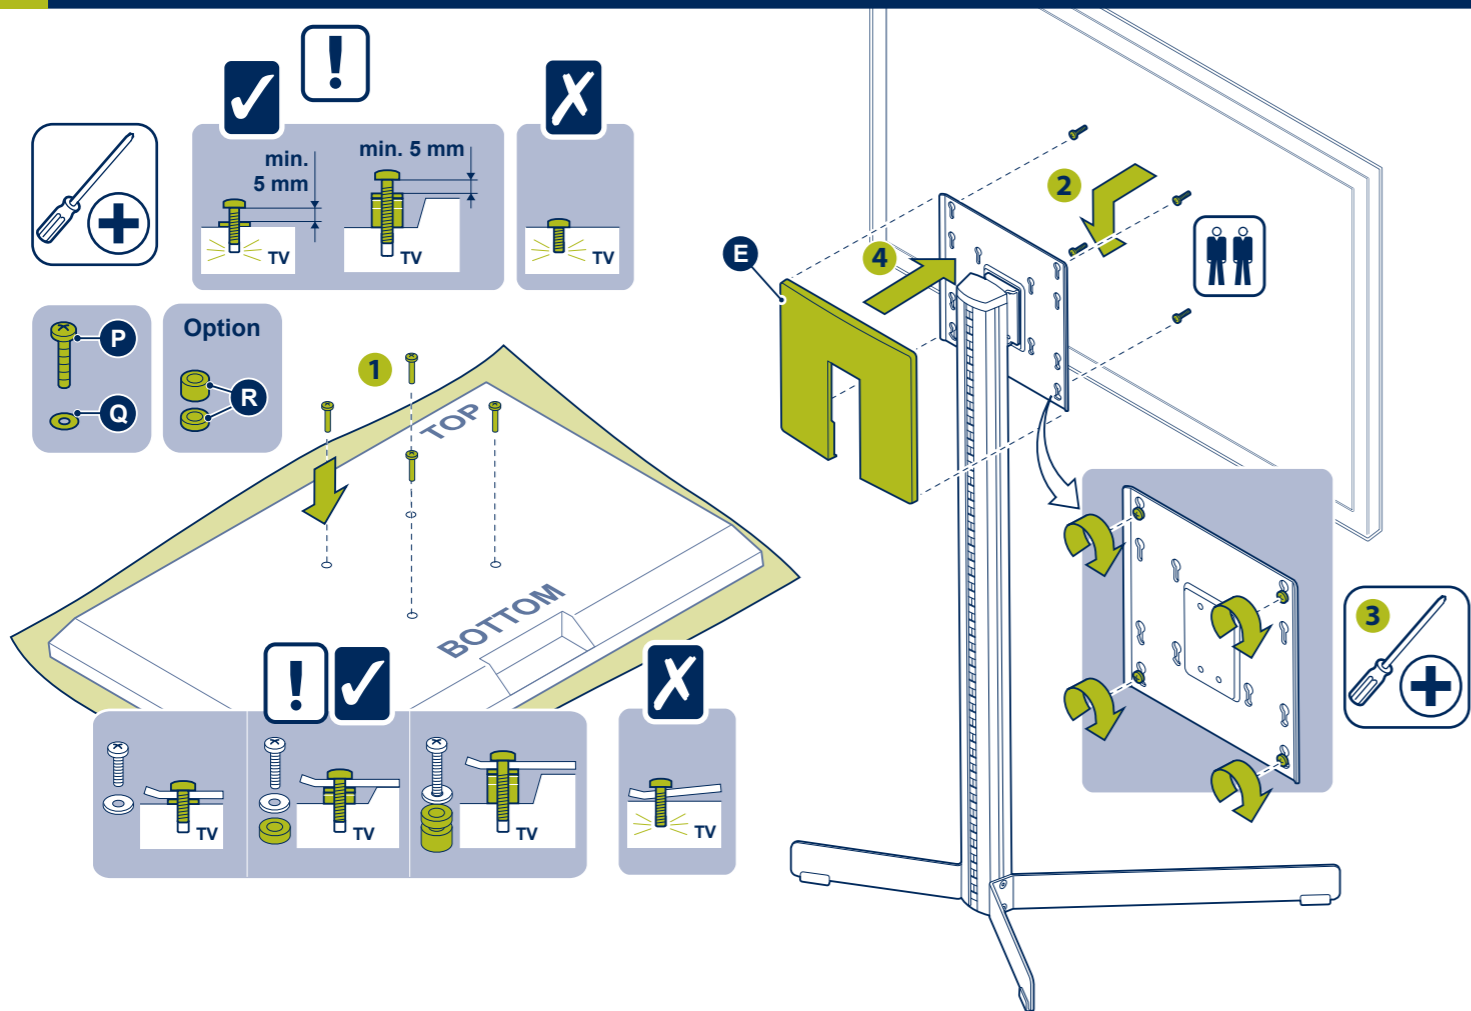

DESIGNED AND ENGINEERED IN THE NETHERLANDS
 MADE IN THE P.R.C.
 VOGEL'S PRODUCTS BV
 NL 5628 DB EINDHOVEN
 WWW.VOGELS.COM

1 EFF 8230 / EFF 8330 - STAND

2 EFF 8330 - SCREEN

2 EFF 8230 - SCREEN

3 EFF 8330 - SCREEN ON STAND